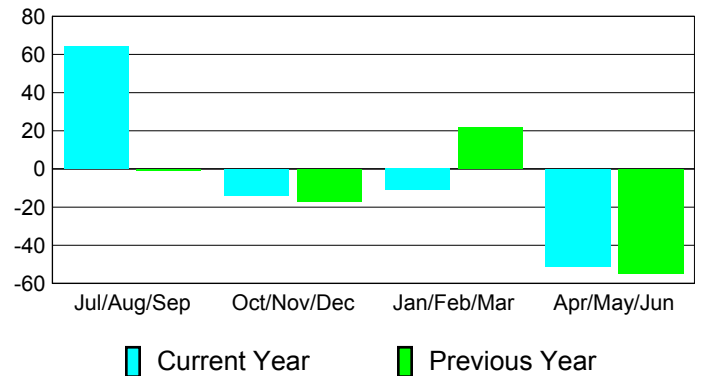

Gender Comparison 2010-2011

Male

Female