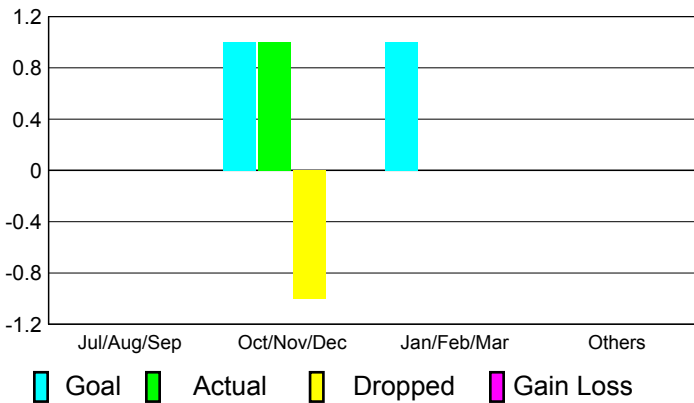

## CLUBS

**Club Results**  
2010-2011

**Clubs**  
2009-2010

Month	New Club Goal	Actual New Clubs	Actual Dropped Clubs	Gain/Loss of Clubs	Gain/Loss of Clubs
Jul/Aug/Sep	0	0	0	0	0
Oct/Nov/Dec	1	1	-1	0	0
Jan/Feb/Mar	1	0	0	0	-1
Apr/May/Jun	0	0	0	0	1
<b>Totals</b>	<b>2</b>	<b>1</b>	<b>-1</b>	<b>0</b>	<b>0</b>

### Club Results 2010-2011

Goal, New, Dropped, Gain/Loss

### Comparison of Club Gain/Loss

Current Year Compared to the Previous Year