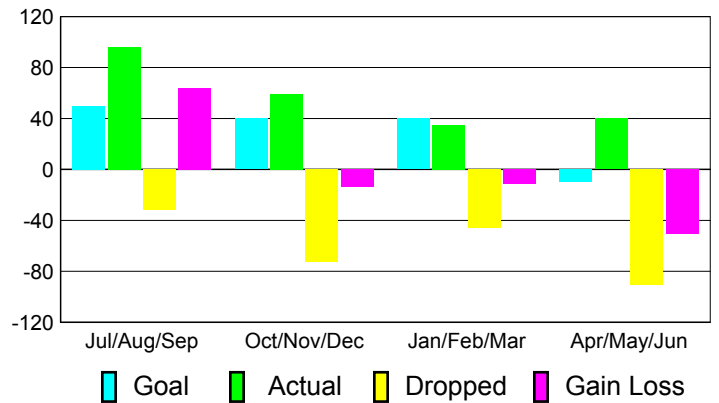

### YTD Status Quo Clubs 2010-2011

Status Quo Clubs Compared to Status Quo Members

## MEMBERSHIP

**Membership Results**  
2010-2011

**Membership**  
2009-2010

Month	Net Memb Goal	Actual New Memb	Actual Dropped Memb	Gain/Loss of Memb	Gain/Loss of Memb
Jul/Aug/Sep	50	96	-32	64	-1
Oct/Nov/Dec	40	59	-73	-14	-17
Jan/Feb/Mar	40	35	-46	-11	22
Apr/May/Jun	-10	40	-91	-51	-55
<b>Totals</b>	<b>120</b>	<b>230</b>	<b>-242</b>	<b>-12</b>	<b>-51</b>

### Membership Results 2010-2011

Goal, New, Dropped, Gain/Loss

### Comparison of Membership Gain/Loss

Current Year Compared to the Previous Year